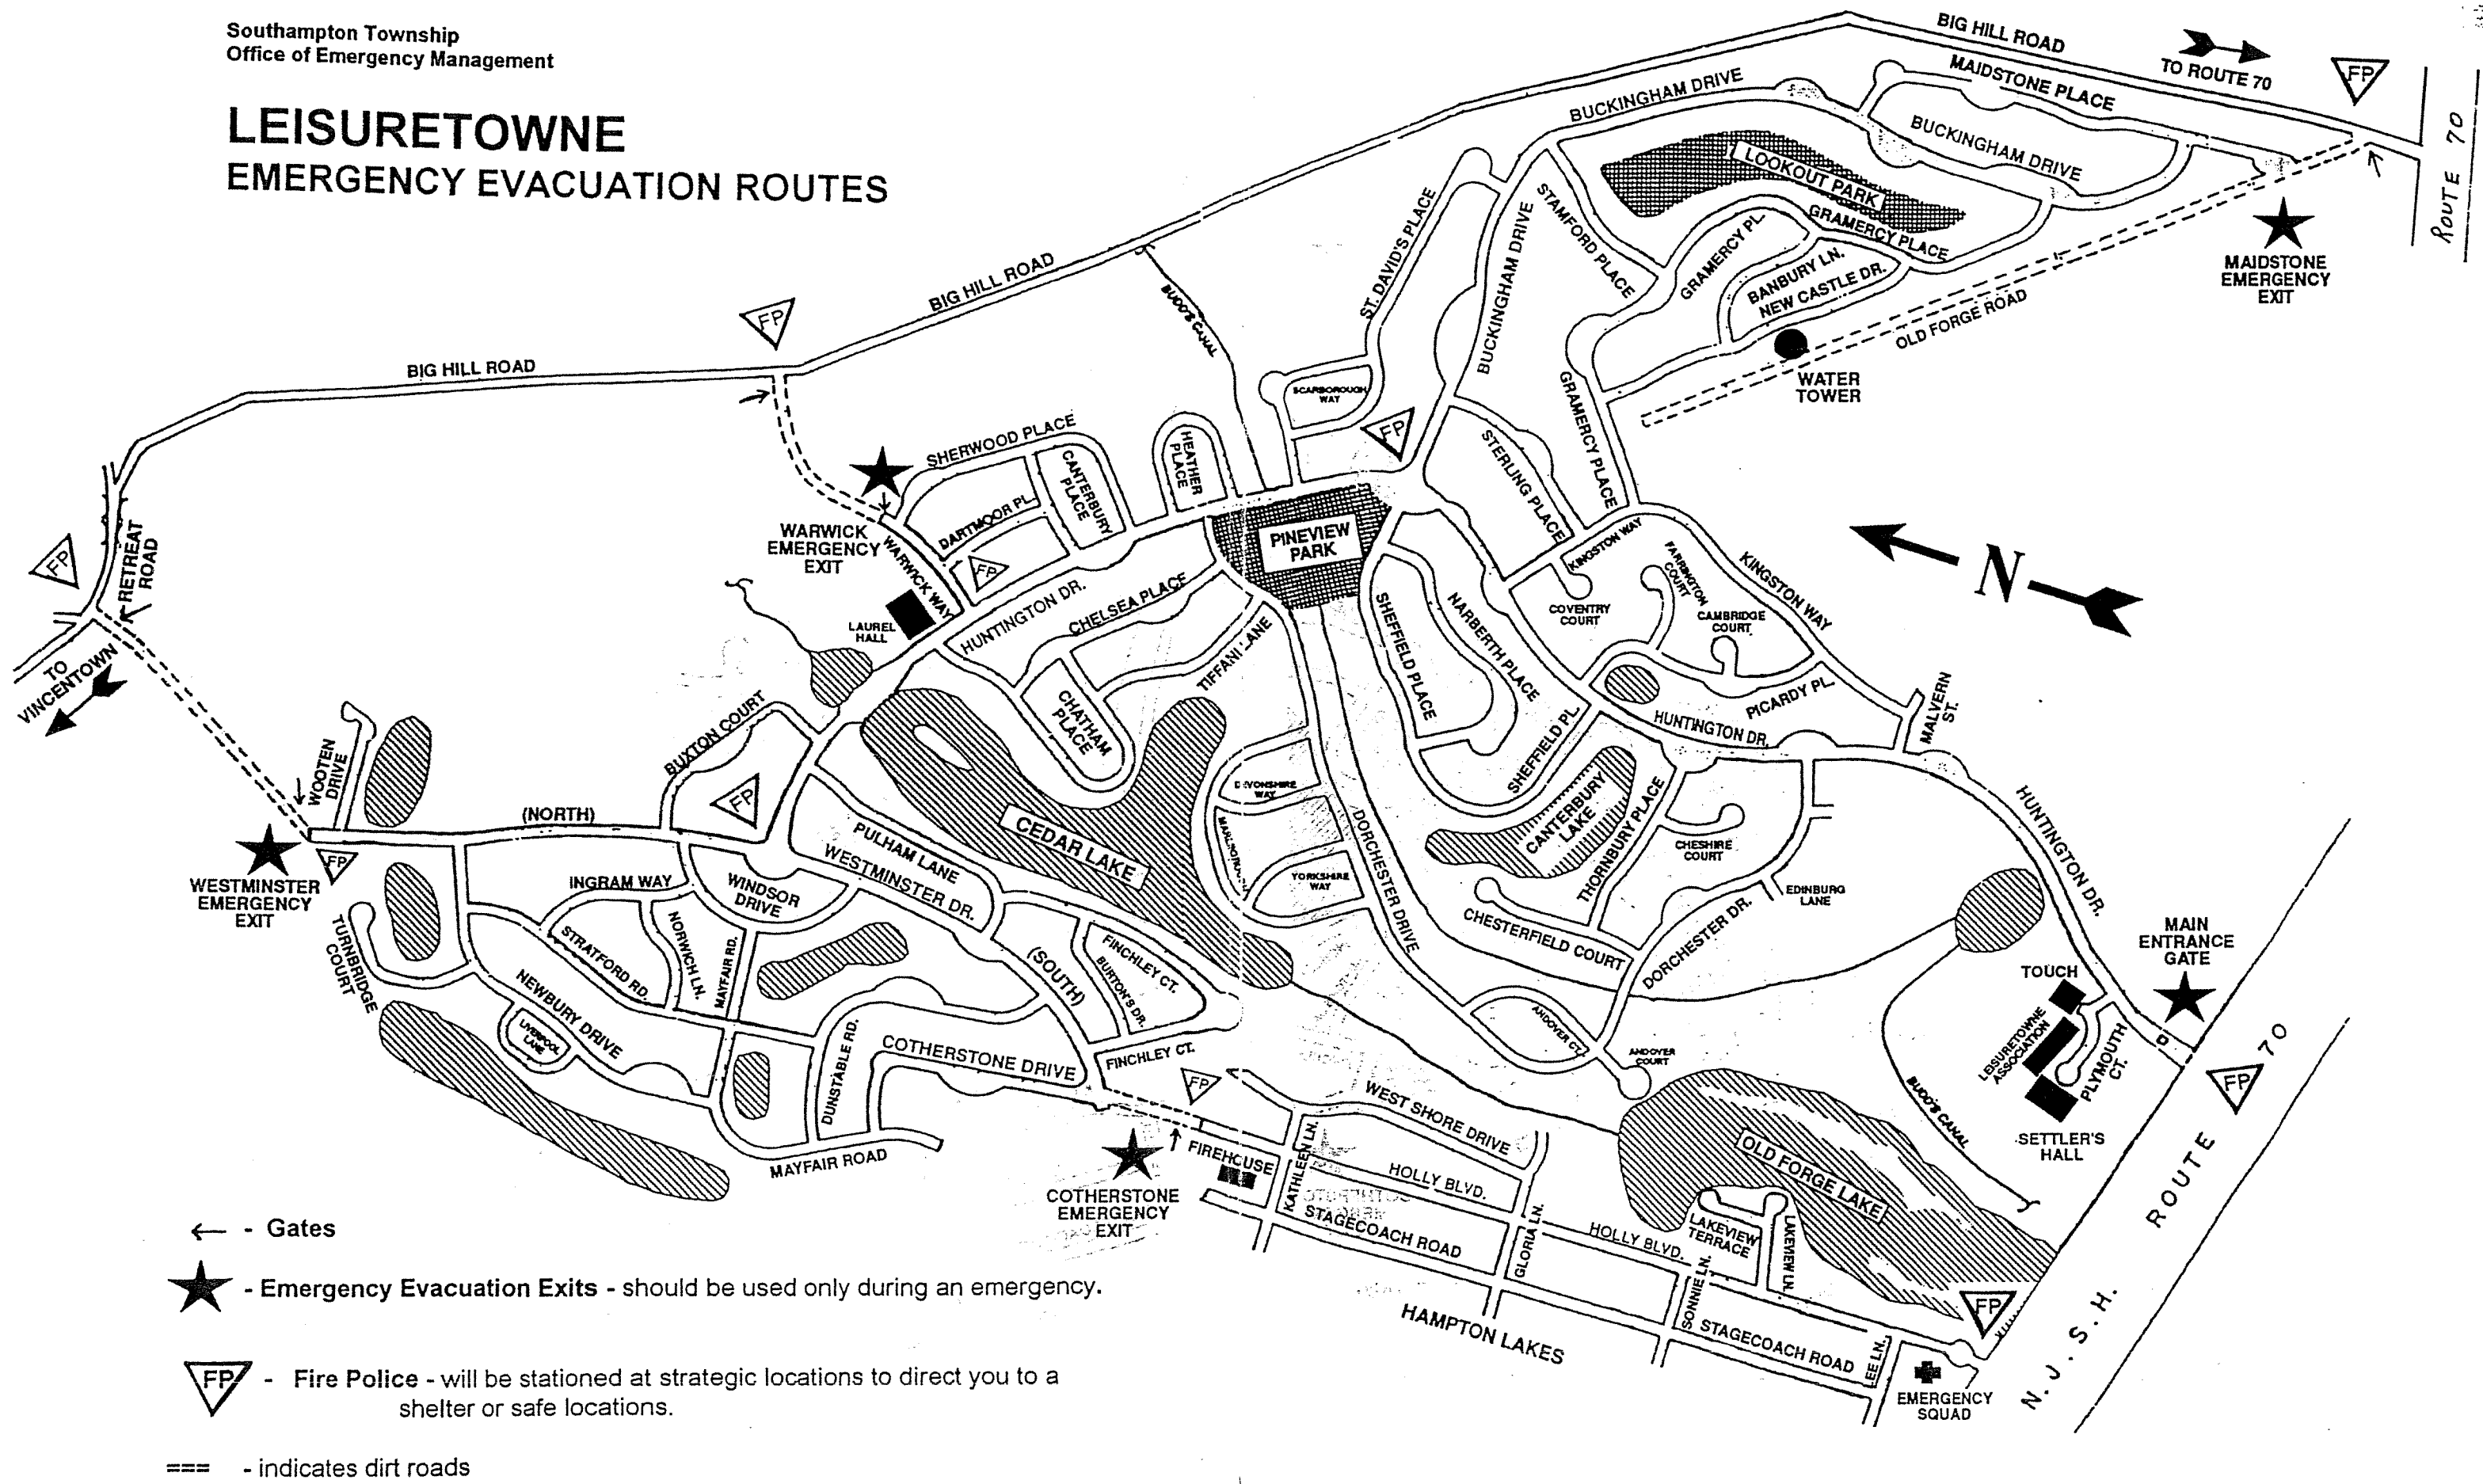

# LEISURETOWNE EMERGENCY EVACUATION ROUTES

- ← - Gates
- ★ - Emergency Evacuation Exits - should be used only during an emergency.
- FP - Fire Police - will be stationed at strategic locations to direct you to a shelter or safe locations.
- === - indicates dirt roads